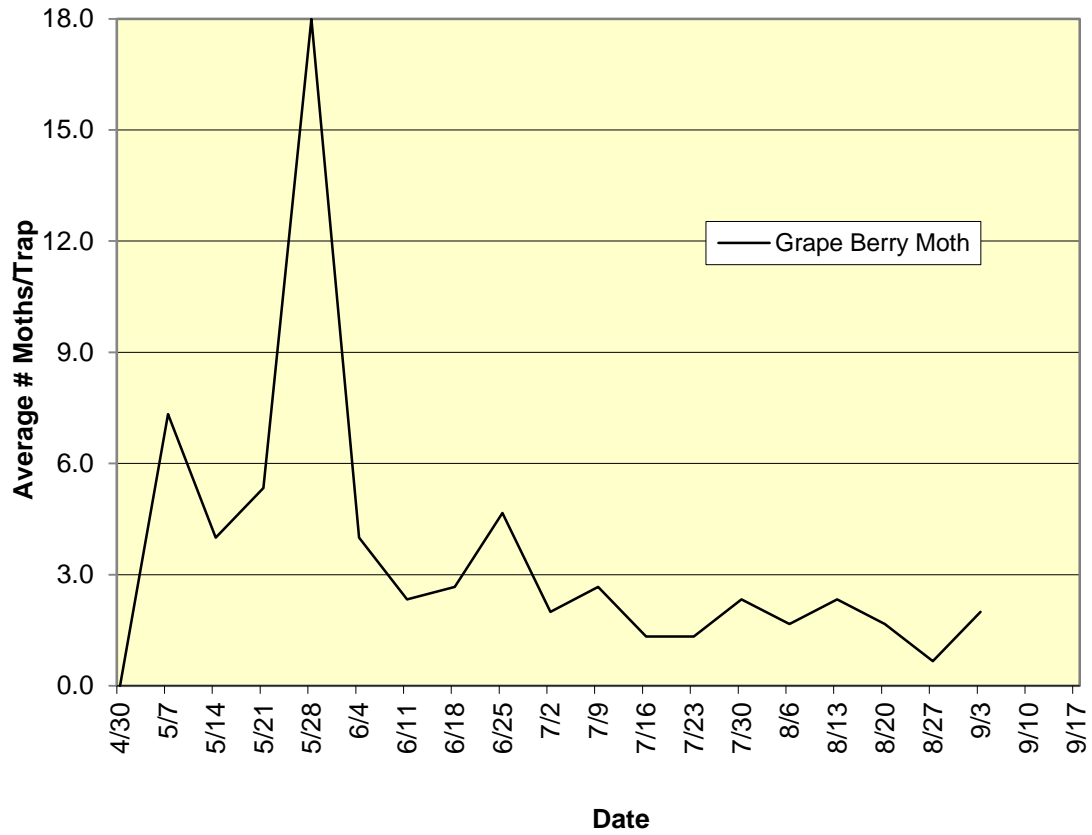

2012 Trevor Nichols Research Center Pheromone Trapline Data
Fennville, MI