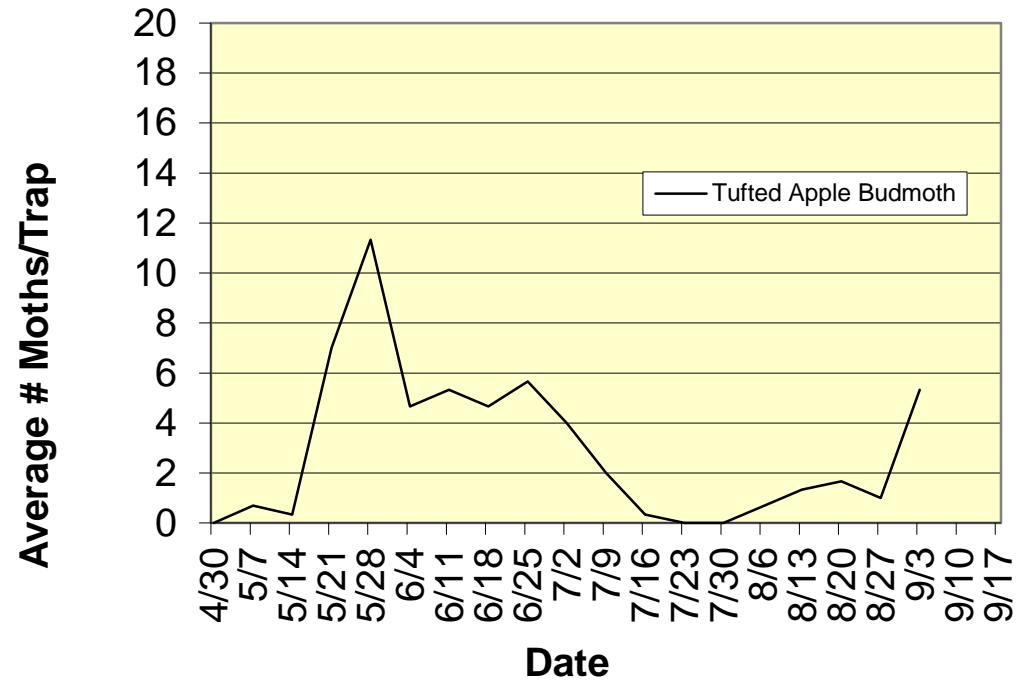

2012 Trevor Nichols Research Center Trapline Data
Fennville, MI

2012 Trevor Nichols Research Center Pheromone Trapline Data
Fennville