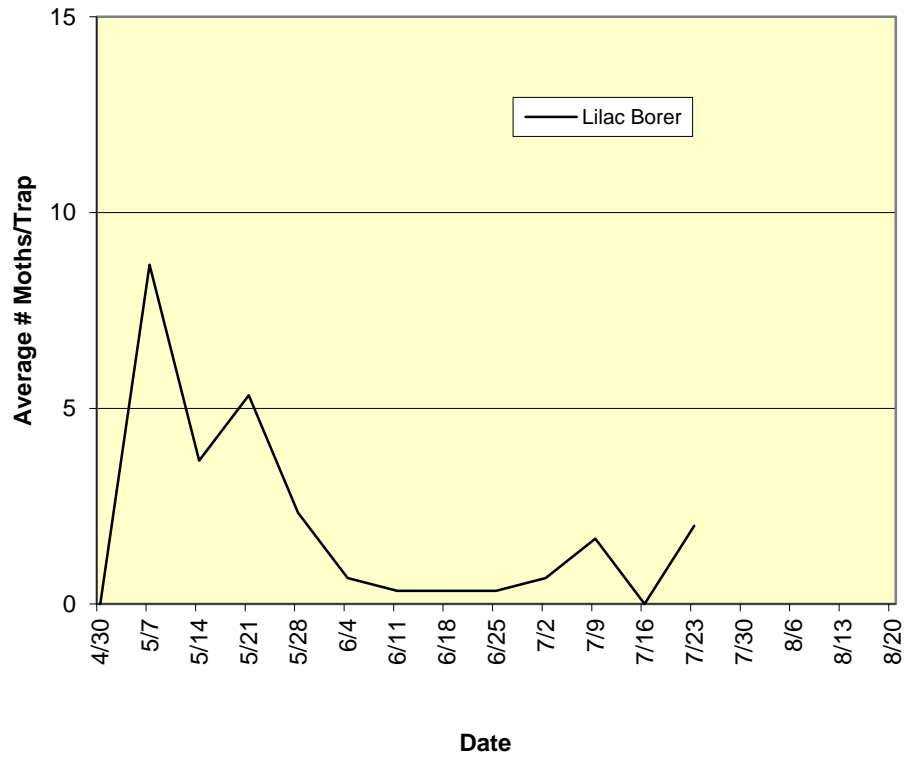

2012 Trevor Nichols Research Center Pheromone Trapline Data

2012 Trevor Nichols Research Center Pheromone Trapline Data