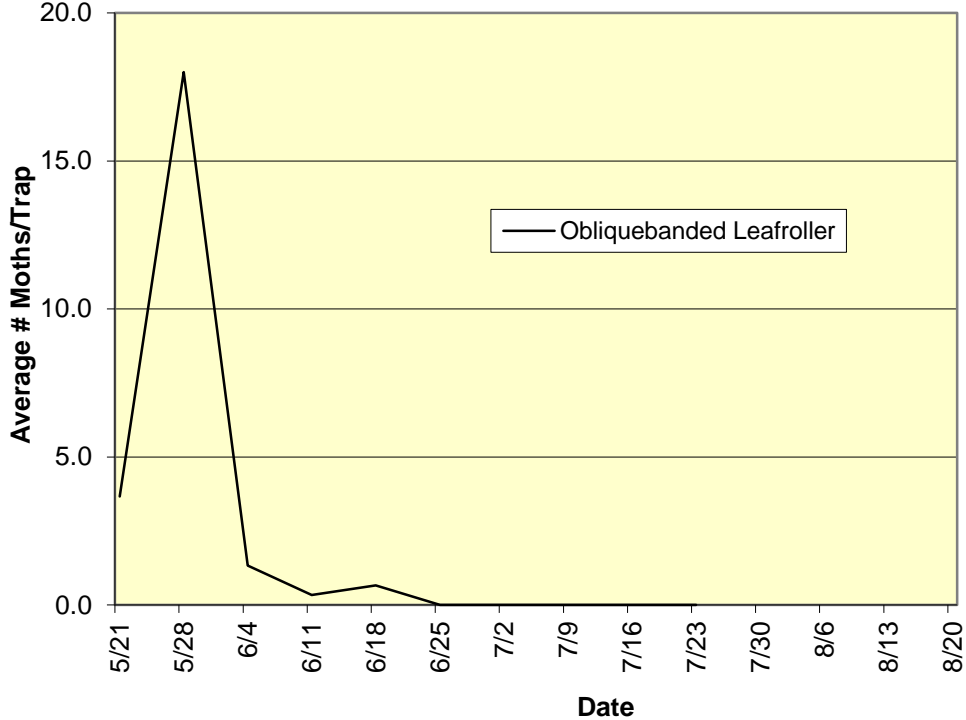

2012 Trevor Nichols Research Center Pheromone Trapline Data
Fennville, MI