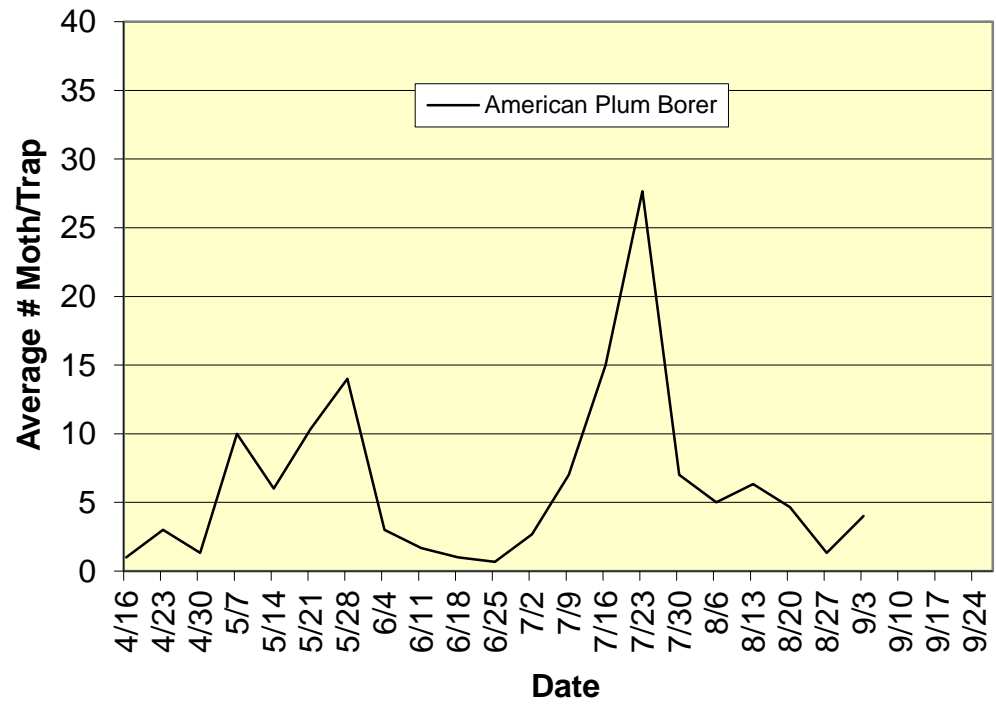

2012 Trevor Nichols Research Center Pheromone Trapline Data
Fennville, MI