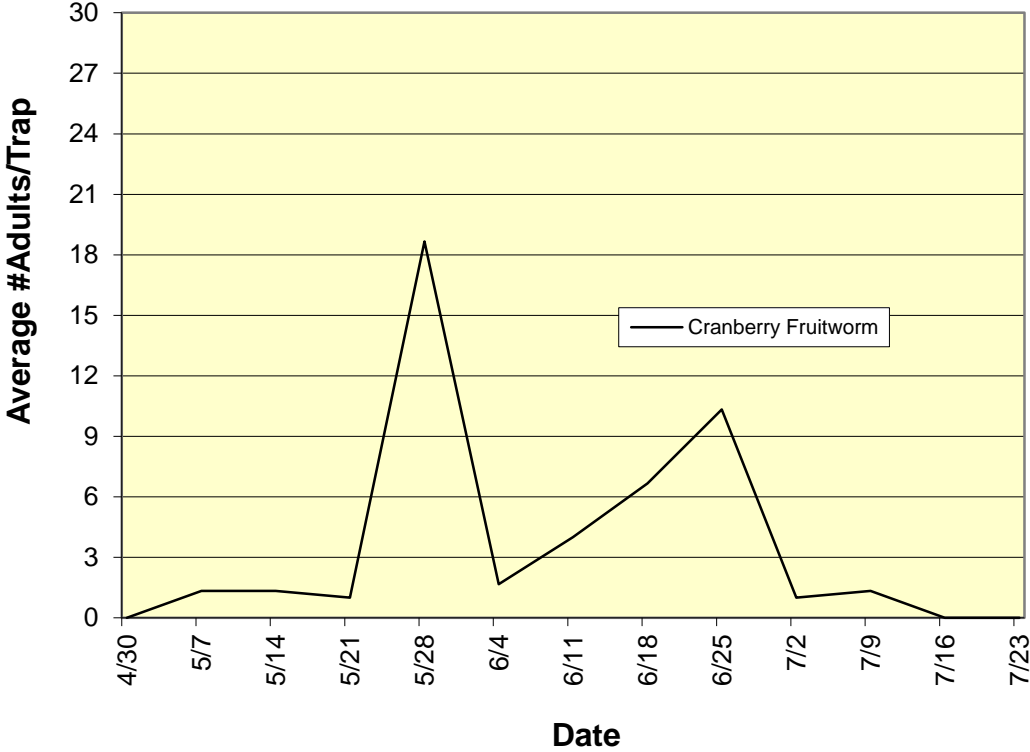

2012 Trevor Nichols Reseach Center Pheromone Trapline Data

2012 Trevor Nichols Research Center Pheromone Trapline Data
Fennville, MI

2012 Trevor Nichols Research Center Trapline Data

**2012 Trevor Nichols Research Center Pheromone Trapline Data
Fennville, MI**

**2012 Trevor Nichols Research Center Pheromone Trapline Data
Fennville, MI**

2012 Trevor Nichols Research Center Pheromone Trapline Data
Fennville, MI

2012 Trevor Nichols Research Center Pheromone Trapline Data