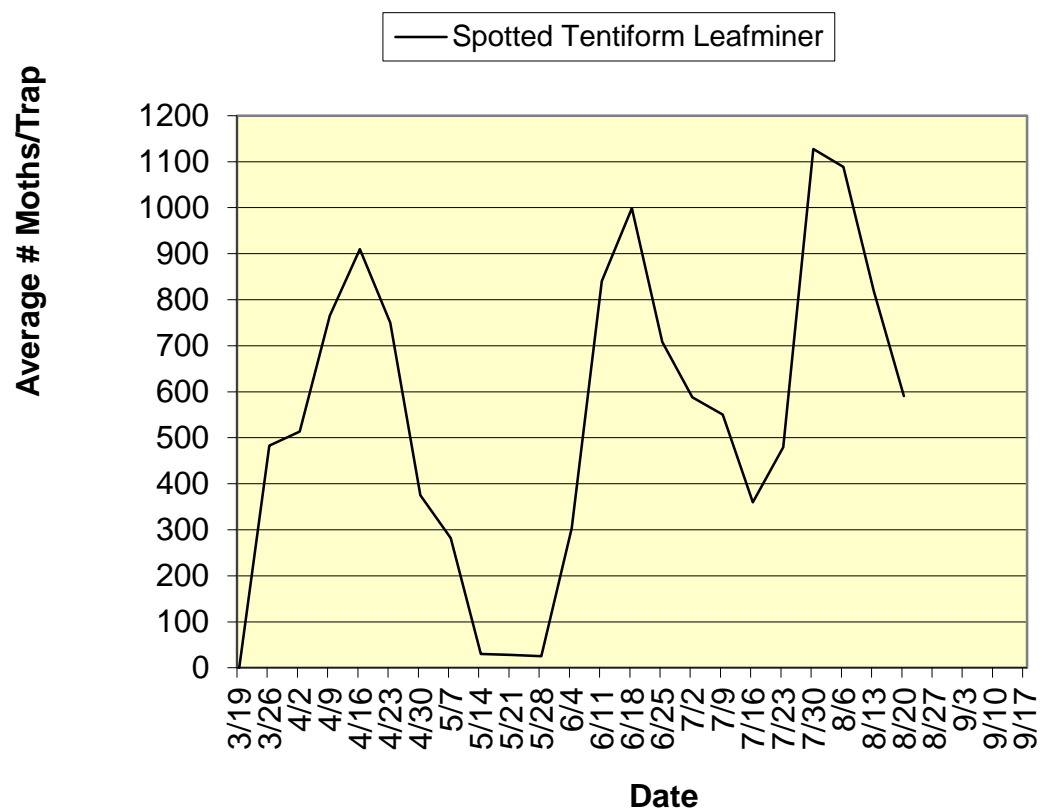

2012 Trevor Nichols Research Center Trapline Data
Fennville, MI

Redbanded Leafroller

2012 Trevor Nichols Research Center Pheromone Trapline Data
Fennville, MI

2012 Trevor Nichols Research Center Trapline Data
Fennville, MI